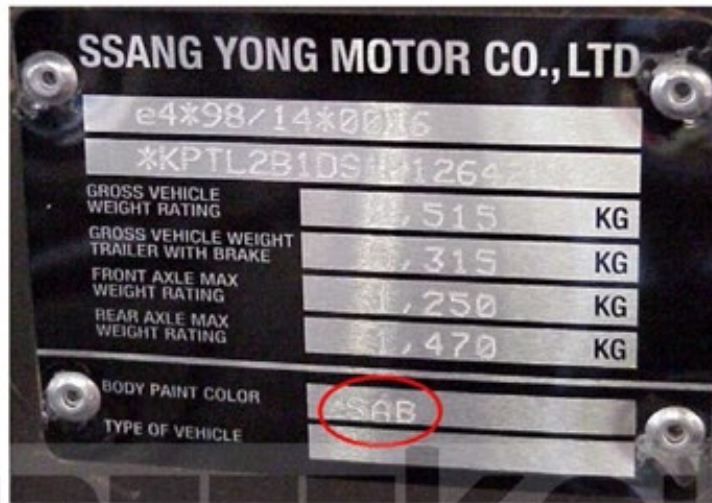

SSANGYONG

STREETKOLOR
ultimate Custom Factory