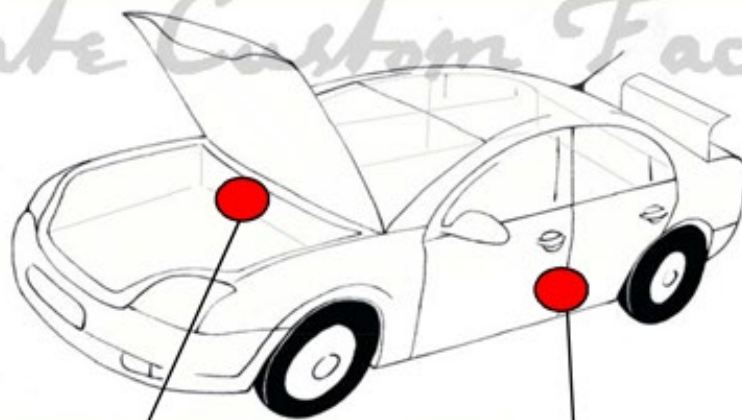

MODEL-MODELLO

KORANDO
REXTON

ACTYON
KYRON
RODIUS