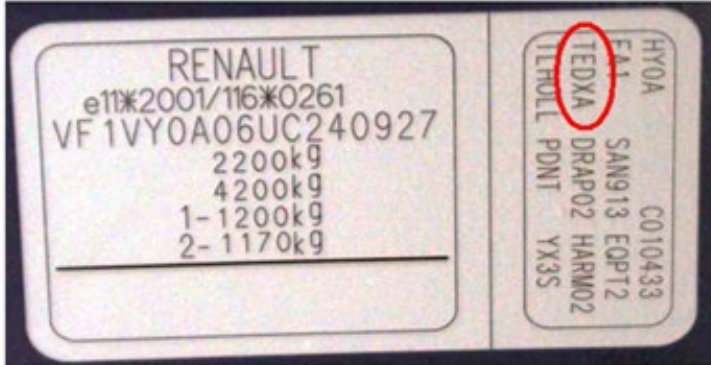

RENAULT

QUALITY

O	1 COAT SOLID	OPAQUE
OV	B/C SOLID	OPAQUE VERNIS
MV	B/C METALLIC	METALLISE VERNIS
NV	B/C PEARL	NACRE VERNIS
TE	SPECIAL EFFECT	TEINTE EFFECTE
CM	FLEET	CONTREMARQUE

EXAMPLES

0389	O = 1 COAT SOLID	389 = PAINTCODE	BLANC GLACIER
OV369	OV = B/C SOLID	369 = PAINTCODE	BLANC GLACIER
MV931	MV = B/C MET	931 = PAINTCODE	TILLEUL EFFECT
NV676	NV = B/C PEARL	676 = PAINTCODE	NOIR EFFECT
TEJ47	TE = SPECIAL EFFECT	J47 = PAINTCODE	BLEU GRIS EFFECT
CM16	CM = FLEET	A16 = PAINTCODE	MARRON UPS