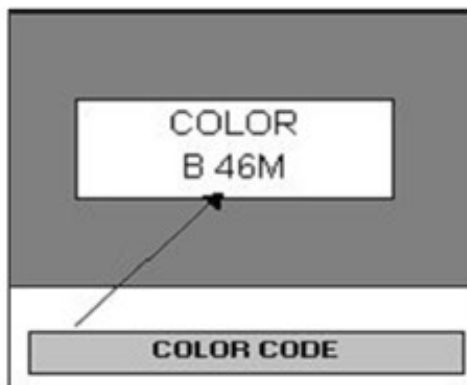

# STREETKOLOR

*ultimate Custom Factory*

**MODEL-MODELLO**

ACCORD  
CIVIC  
CR-V  
FR-V  
JAZZ  
S2000

CIVIC (NEW)  
INSIGHT  
S2000